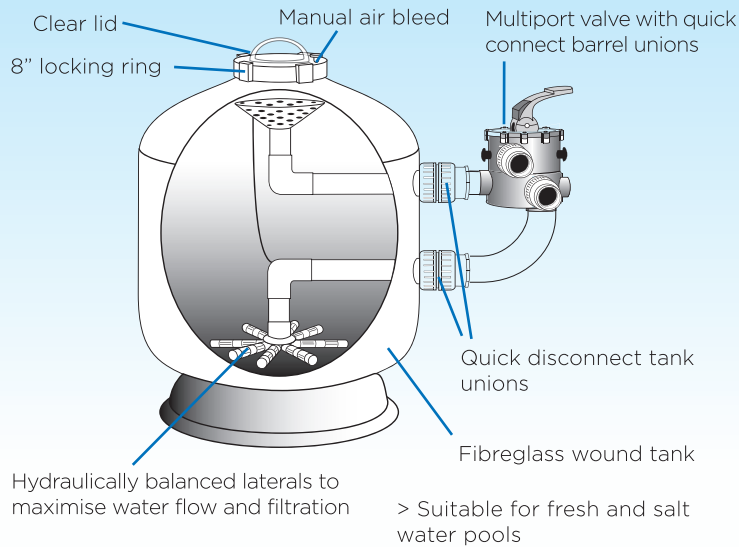

MICRON

SIDE MOUNT SAND FILTER

Waterco fibreglass filters embody the latest in fibreglass winding technology. Waterco's digitally controlled filament winding machine faultlessly winds continuous strands of fibreglass filament to create a strong filter vessel with refined consistency and superior quality.

Proven Durability

Waterco fibreglass filters are perfectly suited to the constant increases and decreases in pressure experienced by sand filters. Accelerated cyclic testing has shown that even after simulating 20 years of use, Waterco fibreglass filters withstood cyclic wear and tear better than most other filters in its class.

Easy Maintenance

Cleansing the filter simply requires turning the Multiport ever from the 'filter' position to the 'backwash' position.

Warranty

Waterco shows its ultimate confidence in its range of Micron Side Mount S Filters by offering a 10-year* tank warranty and 1 year warranty on all other components.

Technical Specification

Filter Model	Valve Size	Bed Depth	Inner Diameter	Filter Area	Max Flow	Max Pool Size	Backwash Flow Rates	Media Volume	Sand 16/30		Glass Pearl
									0.6 - 1.2 lb	0.6 - 0.8 lb	
SM500	1.5	11.4	19.7	2.12	42	15,200	32 - 42	2.3	225	250	
SM600	1.5	14.2	23.6	3.05	61	21,900	46 - 61	4	400	450	
SM750	2	15.7	29.6	4.76	95	34,200	71 - 95	6.9	700	750	
SM900	2	17.3	35.5	7.01	140	50,500	103 - 140	10.6	1,050	1,175	