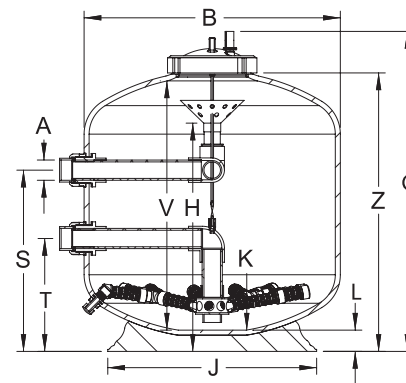

Technical Specification

Filter Model	Valve Size	Bed Depth	Inner Diameter	Filter Area	Max Flow	Max Pool Size	Backwash Flow Rates	Media Volume	Sand 16/30		Glass Pearl
									0.6 - 1.2 lb	0.6 - 0.8 lb	
SM500	1.5	11.4	19.7	2.12	42	15,200	32 - 42	2.3	225	250	
SM600	1.5	14.2	23.6	3.05	61	21,900	46 - 61	4	400	450	
SM750	2	15.7	29.6	4.76	95	34,200	71 - 95	6.9	700	750	
SM900	2	17.3	35.5	7.01	140	50,500	103 - 140	10.6	1,050	1,175	