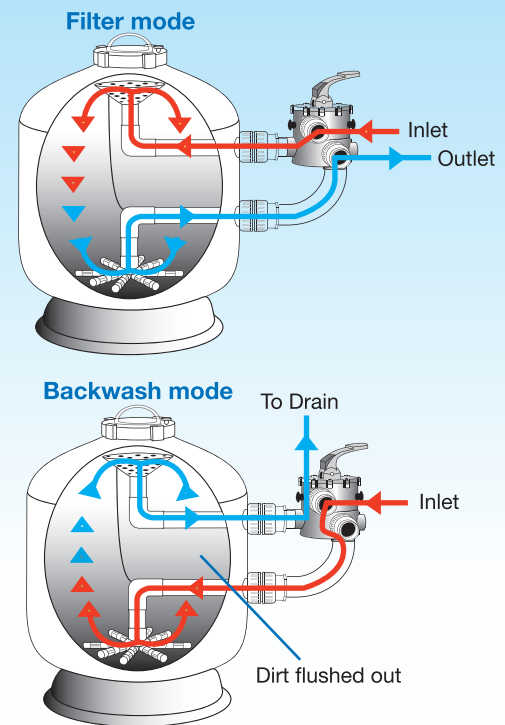

Easy Maintenance

Cleansing the filter simply requires turning the Multiport ever from the 'filter' position to the 'backwash' position.