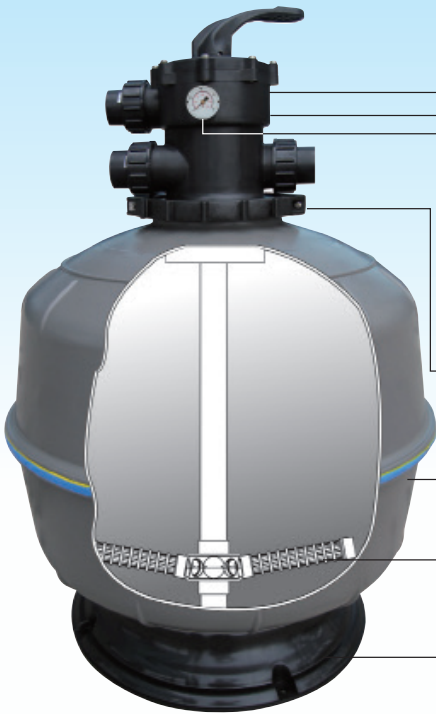

# EXOTUF Filter

Superior strength and de-

Designed to cope with the cyclic pressures of the modern day swimming pool, Exotuf filter vessels are precision injection moulded for superior strength and dependability.

Exotuf filters are ideal for pools equipped with in floor cleaning systems and high powered pumps.

- Granular media filtration
- Multiport valve for ease of use
- Pressure rated at 350 kPa
- Corrosion and UV resistant

Pressure rated at 350 kPa, Exotuf filters are ideal for pools equipped with in floor

Multiport valve with ergonomic handle and quick connect barrel unions

Clear sight glass for backwash inspection

Pressure gauge to determine the filter's capacity

Multiport valve clamp provides 360° orientation of the Multiport valve for simple installation and service

UV and corrosion resistant

Hydraulically balanced flow distribution, to maximise filtration and backwashing