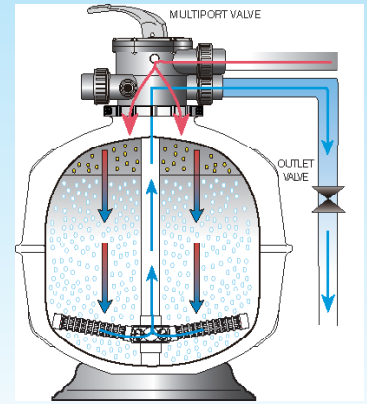

Pressure rated at 350 kPa, Exotuf filters are ideal for pools equipped with in floor

Multiport valve with ergonomic handle and quick connect barrel unions

Clear sight glass for backwash inspection

Pressure gauge to determine the filter's capacity

Multiport valve clamp provides 360° orientation of the Multiport valve for simple installation and service

UV and corrosion resistant

Hydraulically balanced flow distribution, to maximise filtration and backwashing

## Ease of Maintenance

Cleansing the filter simply requires turning the filter's multiport lever from the "filter" position to the "backwash" position, which reverses the flow of water in the filter,