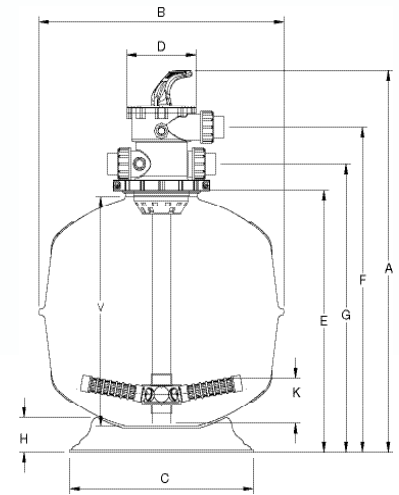

## Ease of Maintenance

Cleansing the filter simply requires turning the filter's multiport lever from the "filter" position to the "backwash" position, which reverses the flow of water in the filter,

## Technical Specification

| Model No. | Valve Size (mm) | Inner Dia. (mm) | Filter Area (sq.m <sup>2</sup> ) | Bed Depth (mm) | Max. Flow* (lpm) | Max. Pool Size (litres) | Min. Backwash (lpm) | Media Volume (litres) | Glass Pearl (kg) | Sand 16/30 (kg) | Zeolite 1 - 2.2 (kg) |
|-----------|-----------------|-----------------|----------------------------------|----------------|------------------|-------------------------|---------------------|-----------------------|------------------|-----------------|----------------------|
| E500      | 40              | 500             | 0.20                             | 250            | 157              | 56,500                  | 131                 | 62                    | 100              | 90              | 75                   |
| E600      | 40              | 600             | 0.28                             | 250            | 226              | 81,000                  | 189                 | 89                    | 100              | 130             | 107                  |

## Dimension (mm)

| Model | Valve Size | A   | B   | C   | D   | E   | F   | G   | H  | V   | K   |
|-------|------------|-----|-----|-----|-----|-----|-----|-----|----|-----|-----|
| E500  | 40         | 905 | 650 | 484 | 182 | 655 | 618 | 671 | 88 | 522 | 108 |
| E600  | 40         | 942 | 650 | 484 | 182 | 655 | 799 | 708 | 88 | 560 | 115 |