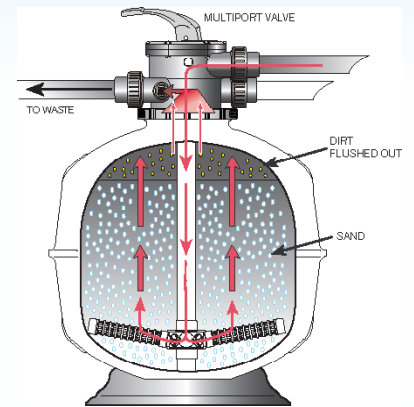

Pressure rated at 350 kPa, Exotuf filters are ideal for pools equipped with in floor

Multiport valve with ergonomic handle and quick connect barrel unions

Clear sight glass for backwash inspection

Pressure gauge to determine the filter's capacity

Multiport valve clamp provides 360° orientation of the Multiport valve for simple installation and service

UV and corrosion resistant

Hydraulically balanced flow distribution, to maximise filtration and backwashing

Large filter base for stable floor mounting

## Ease of Maintenance

Cleansing the filter simply requires turning the filter's multiport lever from the "filter" position to the "backwash" position, which reverses the flow of water in the filter,