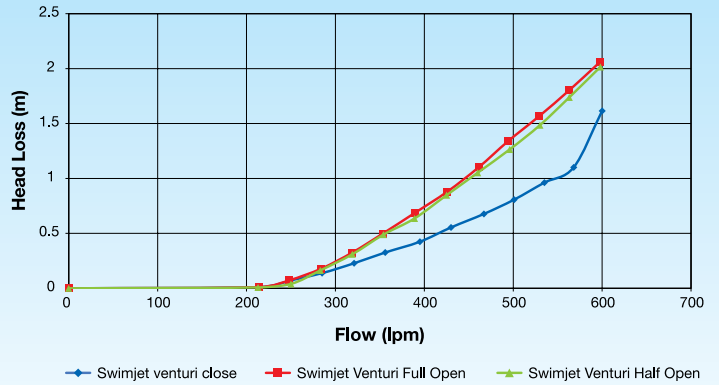

Swimjets

Endless swimming current

Waterco Swimjets are high performing jets, designed to create an endless resistant current to swim against.

Waterco Swimjets are a flush mounted jet propulsion system capable of creating a current up to 660 litres per minute.

Features

- 2" (50mm) socket for high water volume
- ½" (12mm) socket for high air input
- Available for fibreglass & concrete installations

Waterco Swimjets

Waterco Swimjets are a flush mounted jet propulsion system capable of creating a current up to 660 litres per minute and are brilliant in swimming pools or swim spas. Available for either fibreglass with white or grey colours or concrete installations in white.

Installation

Waterco Swimjets can be installed in any type of pool.

Standard Installations Options

Swim Spa Configuration

Swimjet Head Loss Curve

Dimensions

Technical Specifications

Standard Installation Technical Specifications	Maximum Flow Rates	Quantity
Waterco Swim Jet White/Grey Water Inlet 50mm/2" Air Throttle 13mm/1/2" Water Outlet/Jet Orifice 38mm/1 1/2"	660lpm	x 1
Waterco 50mm Suction Fitting	384lpm	x 2
TurboFlo 300 - 50mm ports (1 Phase)	700lpm	x 1

Note: Application per Waterco Swim Jet

Material	Swimjet Nozzle	Air Throttle Socket	Maximum Output
White or Grey PVC/ABS	50mm / 2"	1 1/2"	660lpm

Warranty

This unit is covered by a 12 month warranty against faulty materials and workmanship. Please refer to the detailed warranty booklet provided.