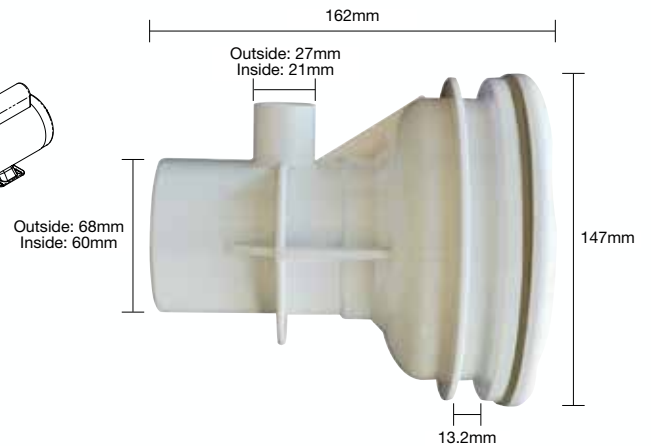

Features

- 2" (50mm) socket for high water volume
- ½" (12mm) socket for high air input
- Available for fibreglass & concrete installations

Waterco Swimjets

Waterco Swimjets are a flush mounted jet propulsion system capable of creating a current up to 660 litres per minute and are brilliant in swimming pools or swim spas. Available for either fibreglass with white or grey colours or concrete installations in white.

Installation

Waterco Swimjets can be installed in any type of pool.

Standard Installations Options

Swim Spa Configuration

Swimjet Head Loss Curve

Dimensions

Technical Specifications

Standard Installation Technical Specifications	Maximum Flow Rates	Quantity
Waterco Swim Jet White/Grey Water Inlet 50mm/2" Air Throttle 13mm/1/2" Water Outlet/Jet Orifice 38mm/1 1/2"	660lpm	x 1
Waterco 50mm Suction Fitting	384lpm	x 2
TurboFlo 300 - 50mm ports (1 Phase)	700lpm	x 1

Note: Application per Waterco Swim Jet

Material	Swimjet Nozzle	Air Throttle Socket	Maximum Output
White or Grey PVC/ABS	50mm / 2"	1 1/2"	660lpm

Warranty

This unit is covered by a 12 month warranty against faulty materials and workmanship. Please refer to the detailed warranty booklet provided.