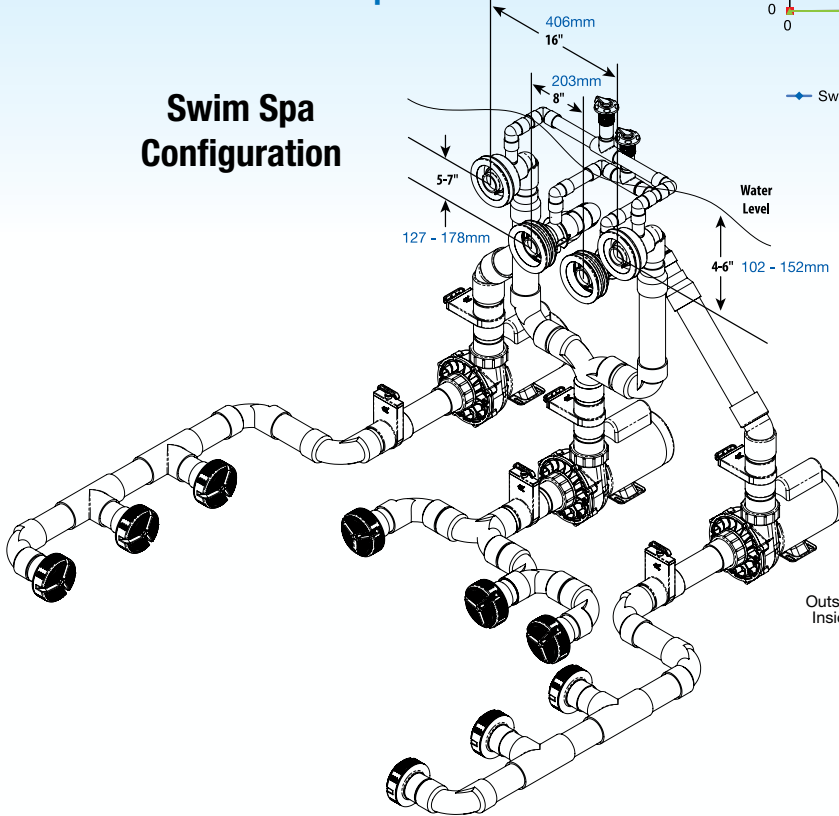

Swimjets

Endless swimming current

Waterco Swimjets are high performing jets, designed to create an endless resistant current to swim against.

Waterco Swimjets are a flush mounted jet propulsion system capable of creating a current up to 660 litres per minute.

Features

- 2" (50mm) socket for high water volume
- ½" (12mm) socket for high air input
- Available for fibreglass & concrete installations

Waterco Swimjets

Waterco Swimjets are a flush mounted jet propulsion system capable of creating a current up to 660 litres per minute and are brilliant in swimming pools or swim spas. Available for either fibreglass with white or grey colours or concrete installations in white.

Installation

Waterco Swimjets can be installed in any type of pool.

Standard Installations Options

Swim Spa Configuration

Swimjet Head Loss Curve

Dimensions

Technical Specifications

Standard Installation Technical Specifications	Maximum Flow Rates	Quantity
Waterco Swim Jet White/Grey Water Inlet 50mm/2" Air Throttle 13mm/1/2" Water Outlet/Jet Orifice 38mm/1 1/2"	660lpm	x 1
Waterco 50mm Suction Fitting	384lpm	x 2
TurboFlo 300 - 50mm ports (1 Phase)	700lpm	x 1

Note: Application per Waterco Swim Jet

Material	Swimjet Nozzle	Air Throttle Socket	Maximum Output
White or Grey PVC/ABS	50mm / 2"	1 1/2"	660lpm

Warranty

This unit is covered by a 12 month warranty against faulty materials and workmanship. Please refer to the detailed warranty booklet provided.