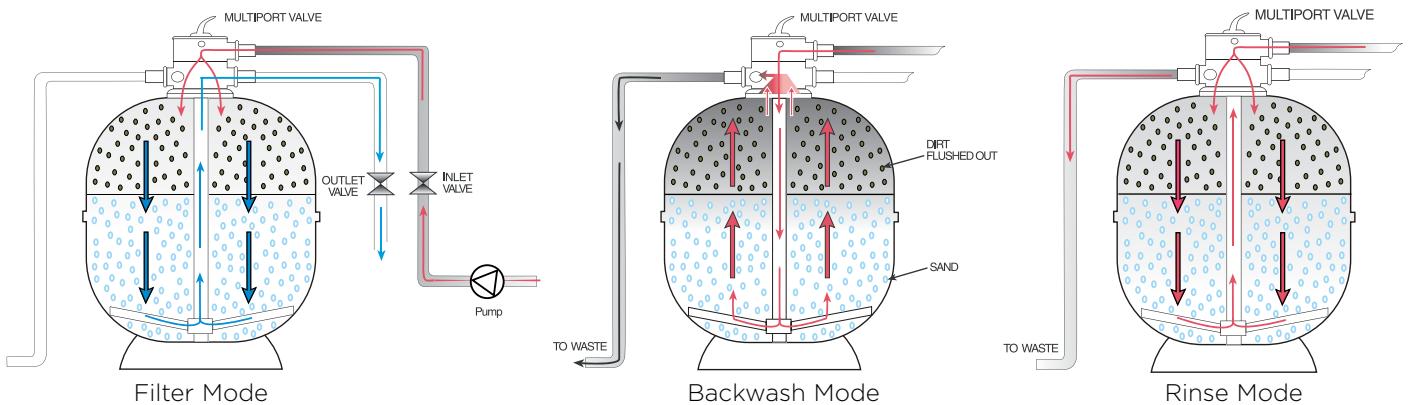

MULTIPOINT VALVES

Heavy duty construction

Constructed from heavy duty ABS and GFPP, Waterco Multiport valves are designed for maximum performance and working pressures.

- 6-position multiple valve positions
- Top and Side Mount configurations
- Rated at 400 kPa

Waterco's entire range of Multiport valves are engineered to withstand a working pressure of up to 400 kPa (58 psi) with a test pressure of 600 kPa (87 psi).

	Max flow rate	Body	Lid	Handle	Rotor	Hardware	Union Nut	Union Tail
40mm MPV	320	ABS	ABS	ABS	GF Noryl	SS304	ABS	PVC
50mm MPV	510	ABS	ABS	ABS	GF Noryl	SS304	ABS	PVC
65mm MPV	780	ABS	GFPP	ABS	GF Noryl	SS304	ABS	PVC
80mm MPV	1080	GFPP	GFPP	ABS	GF Noryl	SS304	ABS	PVC

MULTIPORT VALVE MAIN FUNCTIONS

- Filter - downward flow through the filter bed to outlet
- Backwash - upward flow through the filter bed to waste
- Rinse - downward flow through the filter bed to waste
- Waste - bypass the filter bed to waste
- Re-circulate - bypass the filter bed to outlet
- Closed - no flow to the filter

Cleansing a filter simply requires shifting the Multiport lever from the “filter” position to the “backwash” position, which reverses the flow of water in the filter, flushing the filter bed.

Warranty

Waterco Multiport valves are covered by a 2-year warranty.