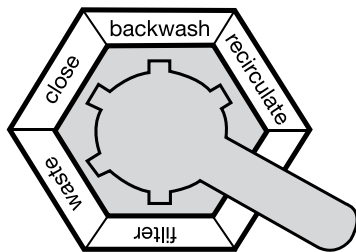

MULTIPOINT VALVES

Heavy duty construction

Constructed from heavy duty ABS and GFPP, Waterco Multiport valves are designed for maximum performance and working pressures.

- 6-position multiple valve positions
- Top and Side Mount configurations
- Rated at 400 kPa

Waterco's entire range of Multiport valves are engineered to withstand a working pressure of up to 400 kPa (58 psi) with a test pressure of 600 kPa (87 psi).

	Max flow rate	Body	Lid	Handle	Rotor	Hardware	Union Nut	Union Tail
40mm MPV	320	ABS	ABS	ABS	GF Noryl	SS304	ABS	PVC
50mm MPV	510	ABS	ABS	ABS	GF Noryl	SS304	ABS	PVC
65mm MPV	780	ABS	GFPP	ABS	GF Noryl	SS304	ABS	PVC
80mm MPV	1080	GFPP	GFPP	ABS	GF Noryl	SS304	ABS	PVC

MULTIPORT VALVE MAIN FUNCTIONS

- Filter - downward flow through the filter bed to outlet
- Backwash - upward flow through the filter bed to waste
- Rinse - downward flow through the filter bed to waste
- Waste - bypass the filter bed to waste
- Re-circulate - bypass the filter bed to outlet
- Closed - no flow to the filter