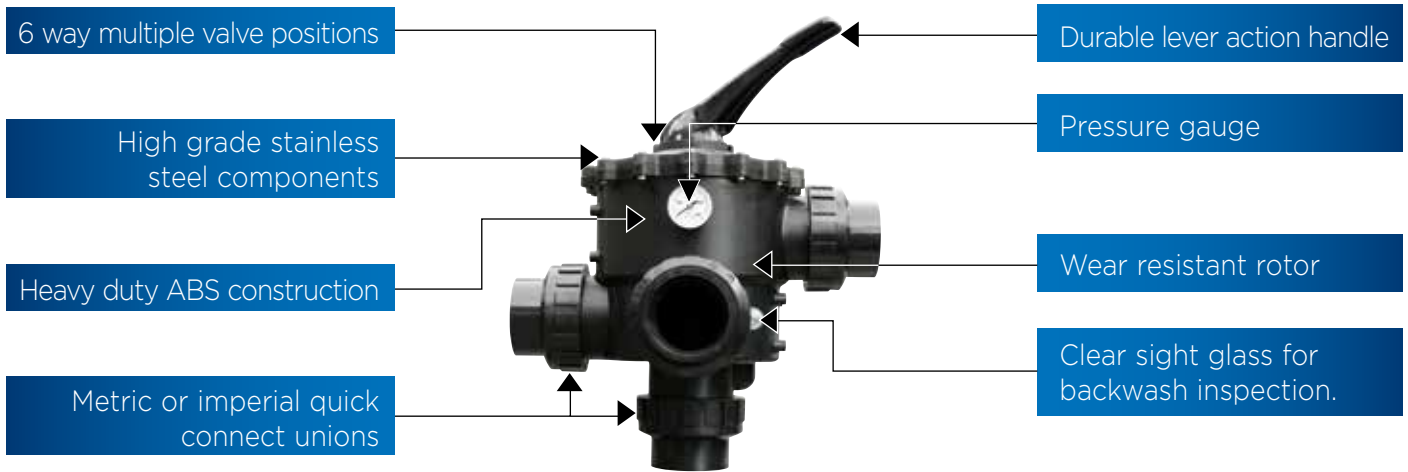

MULTIPOINT VALVES

Heavy duty construction

Constructed from heavy duty ABS and GFPP, Waterco Multiport valves are designed for maximum performance and working pressures.

- 6-position multiple valve positions
- Top and Side Mount configurations
- Rated at 400 kPa

Waterco's entire range of Multiport valves are engineered to withstand a working pressure of up to 400 kPa (58 psi) with a test pressure of 600 kPa (87 psi).

	Max flow rate	Body	Lid	Handle	Rotor	Hardware	Union Nut	Union Tail
40mm MPV	320	ABS	ABS	ABS	GF Noryl	SS304	ABS	PVC
50mm MPV	510	ABS	ABS	ABS	GF Noryl	SS304	ABS	PVC
65mm MPV	780	ABS	GFPP	ABS	GF Noryl	SS304	ABS	PVC
80mm MPV	1080	GFPP	GFPP	ABS	GF Noryl	SS304	ABS	PVC

MULTIPORT VALVE MAIN FUNCTIONS

- Filter - downward flow through the filter bed to outlet
- Backwash - upward flow through the filter bed to waste
- Rinse - downward flow through the filter bed to waste
- Waste - bypass the filter bed to waste
- Re-circulate - bypass the filter bed to outlet
- Closed - no flow to the filter

Cleansing a filter simply requires shifting the Multiport lever from the “filter” position to the “backwash” position, which reverses the flow of water in the filter, flushing the filter bed.

Warranty

Waterco Multiport valves are covered by a 2-year warranty.