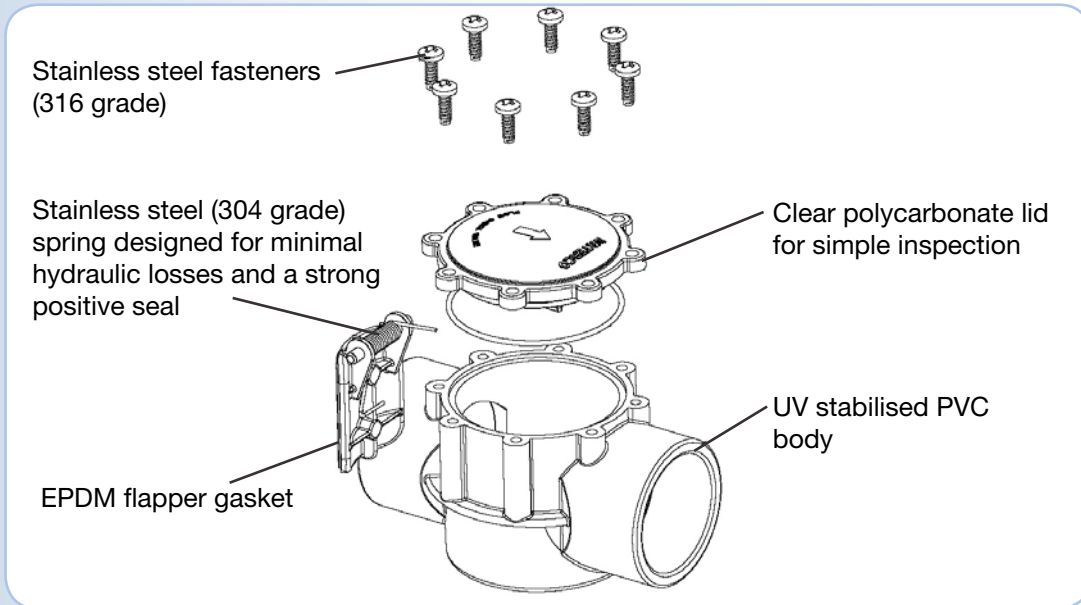

Waterco Check Valve

Simple to install, inspect and service

Waterco's Flow Check valves have been designed to be simple to install, inspect and service. With a 304 grade stainless steel spring designed for minimal hydraulic losses and a stronger positive seal, it is ideal for both inlet and return lines.

- Eliminate the loss of prime on the suction side of a pump.
- Prevent the drain down of water towards pumps and filters.
- Prevent water flow in an unwanted direction.

Waterco 90 degree and 180 degree Flow Check Valve

Waterco's Check Valve has been designed to be simple to install, inspect and service. With a 304 grade stainless steel spring designed for minimal hydraulic losses and a stronger positive seal, it is ideal for both inlet and return lines.

The Flow Check valve's pressure rating of 400 kPa (58 psi) and its 316 stainless steel fasteners make it suitable for domestic and commercial applications.

14641	Flow Check Valve 180°	40/50mm	1 1/2" / 2"
146419	Flow Check Valve 90°	40/50mm	1 1/2" / 2"
14651	Flow Check Valve 180°	50/65mm	2" / 2 1/2"
146519	Flow Check Valve 90°	50/65mm	2" / 2 1/2"