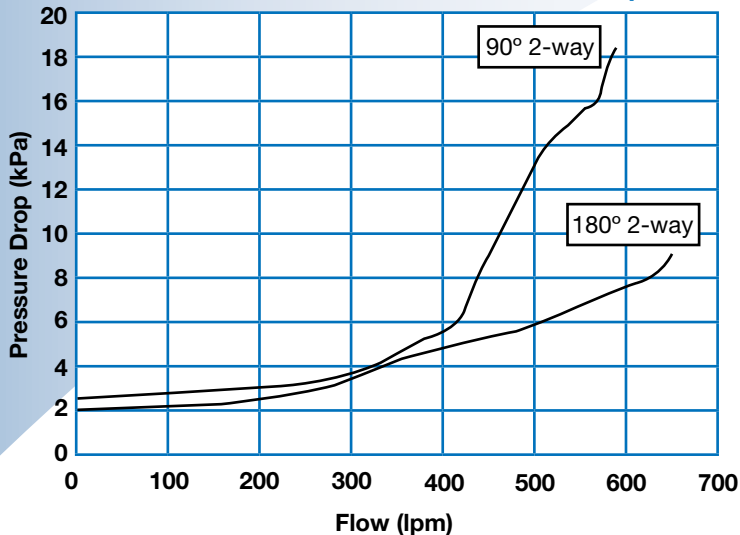

The Flow Check valve's pressure rating of 400 kPa (58 psi) and its 316 stainless steel fasteners make it suitable for domestic and commercial applications.

14641	Flow Check Valve 180°	40/50mm	1 1/2" / 2"
146419	Flow Check Valve 90°	40/50mm	1 1/2" / 2"
14651	Flow Check Valve 180°	50/65mm	2" / 2 1/2"
146519	Flow Check Valve 90°	50/65mm	2" / 2 1/2"

50/65mm Flow Check Valve Pressure Drop