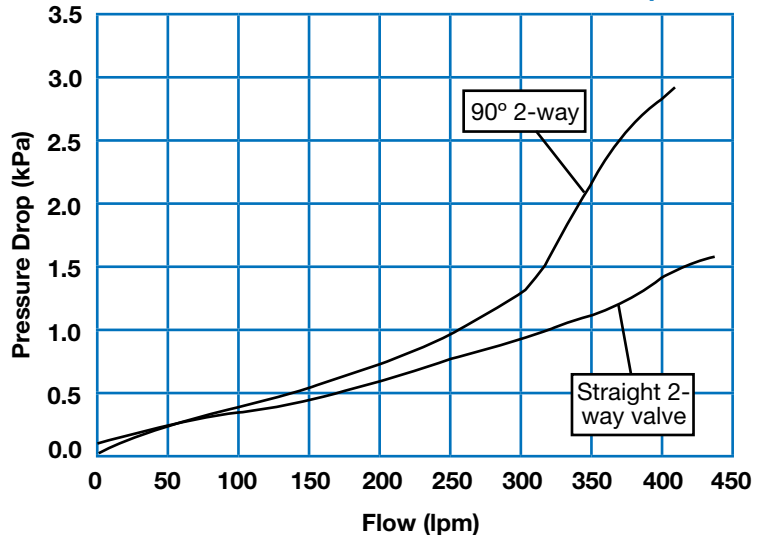

40/50mm Flow Check Valve Pressure Drop