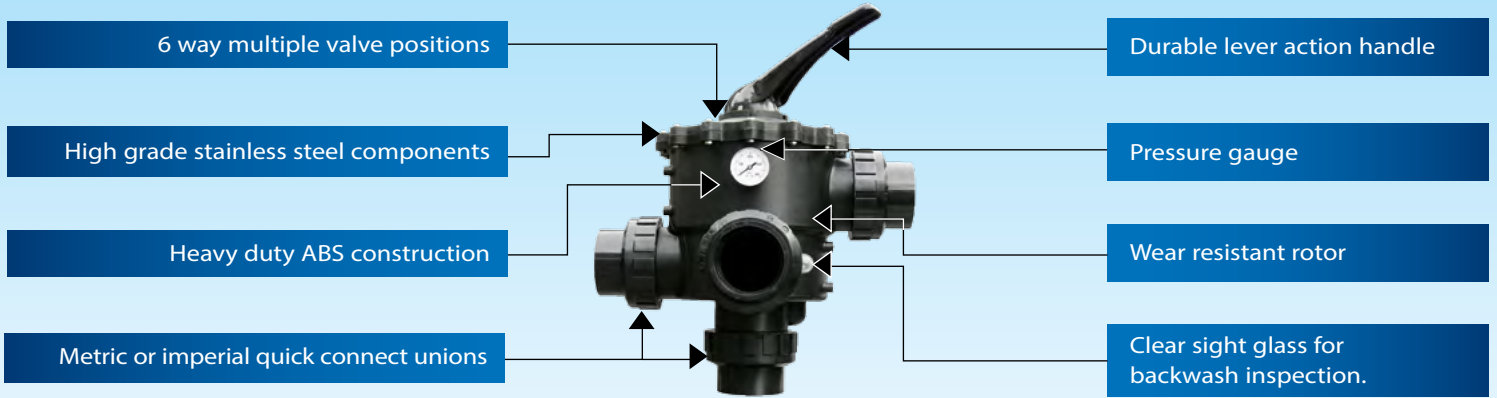

MULTIPOINT VALVES

Heavy duty construction

Constructed from heavy duty ABS and Glass Filled Polypropylene Waterco Multiport valves are designed for maximum performance and working pressures.

- 6-position multiple valve positions
- Top and Side Mount configurations
- Rated at 58 PSI (400kPa)

Waterco's entire range of Multiport valves are engineered to withstand a working pressure of up to 58 psi (400kPa) with a test pressure of 87 psi (600 kPa).

	Max flow rate	Body	Lid	Handle	Rotor	Hardware	Union Nut	Union Tail
1 1/2" MPV (40mm)	84	ABS	ABS	ABS	GF Noryl	SS304	ABS	PVC
2" MPV (50mm)	135	ABS	ABS	ABS	GF Noryl	SS304	ABS	PVC
2 1/2" MPV (65mm)	206	ABS	GFPP	ABS	GF Noryl	SS304	ABS	PVC
3" MPV (80mm)	285	GFPP	GFPP	ABS	GF Noryl	SS304	ABS	PVC
4" MPV (100mm)	310	GFPP	GFPP	ABS	GF Noryl	SS304	ABS	PVC

MULTIPOINT VALVE MAIN FUNCTIONS

- Filter - downward flow through the filter bed to outlet
- Backwash - upward flow through the filter bed to waste
- Rinse - downward flow through the filter bed to waste
- Waste - bypass the filter bed to waste
- Re-circulate - bypass the filter bed to outlet
- Closed - no flow to the filter

Cleansing a filter simply requires shifting the Multiport lever from the "filter" position to the "backwash" position, which reverses the flow of water in the filter, flushing the filter bed.

Warranty

Multi Port Valve	1 Year
Commercial Installation	1 Year