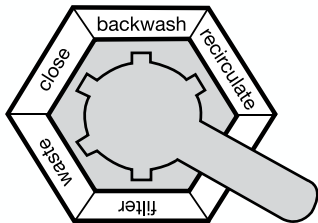

MULTIPOINT VALVES

Heavy duty construction

Constructed from heavy duty ABS and Glass Filled Polypropylene Waterco Multiport valves are designed for maximum performance and working pressures.

- 6-position multiple valve positions
- Top and Side Mount configurations
- Rated at 58 PSI (400kPa)

Waterco's entire range of Multiport valves are engineered to withstand a working pressure of up to 58 psi (400kPa) with a test pressure of 87 psi (600 kPa).

	Max flow rate	Body	Lid	Handle	Rotor	Hardware	Union Nut	Union Tail
1 1/2" MPV (40mm)	84	ABS	ABS	ABS	GF Noryl	SS304	ABS	PVC
2" MPV (50mm)	135	ABS	ABS	ABS	GF Noryl	SS304	ABS	PVC
2 1/2" MPV (65mm)	206	ABS	GFPP	ABS	GF Noryl	SS304	ABS	PVC
3" MPV (80mm)	285	GFPP	GFPP	ABS	GF Noryl	SS304	ABS	PVC
4" MPV (100mm)	310	GFPP	GFPP	ABS	GF Noryl	SS304	ABS	PVC

MULTIPOINT VALVE MAIN FUNCTIONS

- Filter - downward flow through the filter bed to outlet
- Backwash - upward flow through the filter bed to waste
- Rinse - downward flow through the filter bed to waste
- Waste - bypass the filter bed to waste
- Re-circulate - bypass the filter bed to outlet
- Closed - no flow to the filter