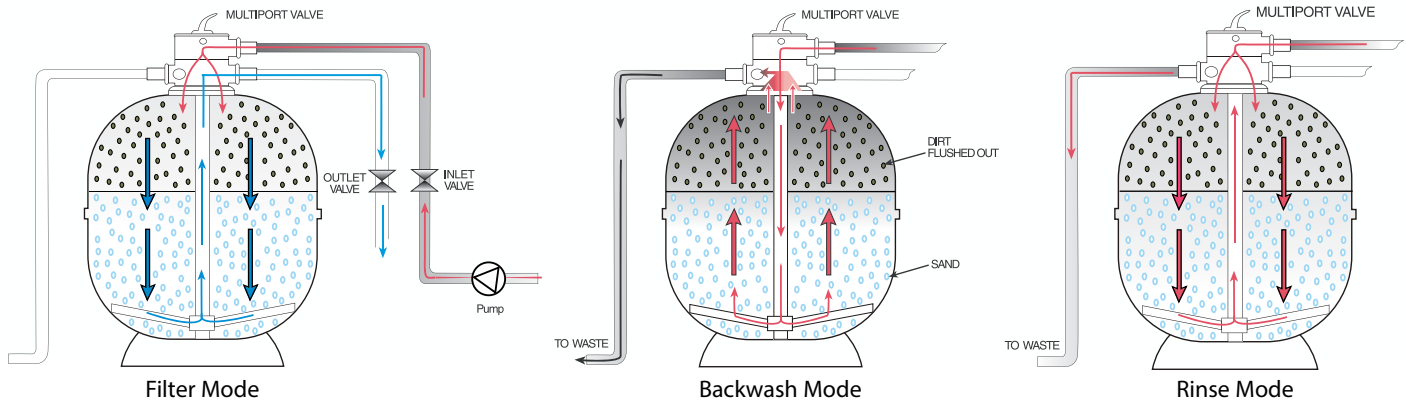

MULTIPOINT VALVES

Heavy duty construction

Constructed from heavy duty ABS and Glass Filled Polypropylene Waterco Multiport valves are designed for maximum performance and working pressures.

- 6-position multiple valve positions
- Top and Side Mount configurations
- Rated at 58 PSI (400kPa)

Waterco's entire range of Multiport valves are engineered to withstand a working pressure of up to 58 psi (400kPa) with a test pressure of 87 psi (600 kPa).

	Max flow rate	Body	Lid	Handle	Rotor	Hardware	Union Nut	Union Tail
1 1/2" MPV (40mm)	84	ABS	ABS	ABS	GF Noryl	SS304	ABS	PVC
2" MPV (50mm)	135	ABS	ABS	ABS	GF Noryl	SS304	ABS	PVC
2 1/2" MPV (65mm)	206	ABS	GFPP	ABS	GF Noryl	SS304	ABS	PVC
3" MPV (80mm)	285	GFPP	GFPP	ABS	GF Noryl	SS304	ABS	PVC
4" MPV (100mm)	310	GFPP	GFPP	ABS	GF Noryl	SS304	ABS	PVC

MULTIPOINT VALVE MAIN FUNCTIONS

- Filter - downward flow through the filter bed to outlet
- Backwash - upward flow through the filter bed to waste
- Rinse - downward flow through the filter bed to waste
- Waste - bypass the filter bed to waste
- Re-circulate - bypass the filter bed to outlet
- Closed - no flow to the filter

Cleansing a filter simply requires shifting the Multiport lever from the "filter" position to the "backwash" position, which reverses the flow of water in the filter, flushing the filter bed.

Warranty

Multi Port Valve	1 Year
Commercial Installation	1 Year