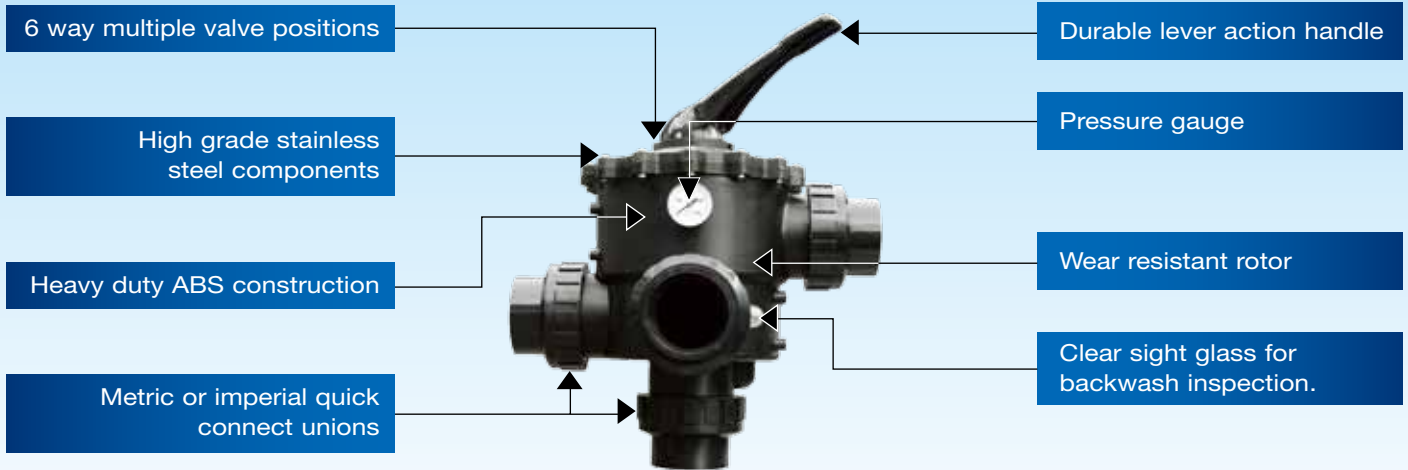

MULTIPORT VALVES

Heavy duty construction

Constructed from heavy duty ABS and GFPP, Waterco Multiport valves are designed for maximum performance and working pressures.

- 6-position multiple valve positions
- Top and Side Mount configurations
- Rated at 400 kPa

Waterco's entire range of Multiport valves are engineered to withstand a working pressure of up to 400 kPa (58 psi) with a test pressure of 600 kPa (87 psi).

	Max flow rate	Body	Lid	Handle	Rotor	Hardware	Union Nut	Union Tail
40mm MPV	320	ABS	ABS	ABS	GF Noryl	SS304	ABS	PVC
50mm MPV	510	ABS	ABS	ABS	GF Noryl	SS304	ABS	PVC
65mm MPV	780	ABS	GFPP	ABS	GF Noryl	SS304	ABS	PVC
80mm MPV	1080	GFPP	GFPP	ABS	GF Noryl	SS304	ABS	PVC

MULTIPORT VALVE MAIN FUNCTIONS

- Filter - downward flow through the filter bed to outlet
- Backwash - upward flow through the filter bed to waste
- Rinse - downward flow through the filter bed to waste
- Waste - bypass the filter bed to waste
- Re-circulate - bypass the filter bed to outlet
- Closed - no flow to the filter

Cleansing a filter simply requires shifting the Multiport lever from the "filter" position to the "backwash" position, which reverses the flow of water in the filter, flushing the filter bed.

Warranty

Waterco Multiport valves are covered by 1 year warranty.