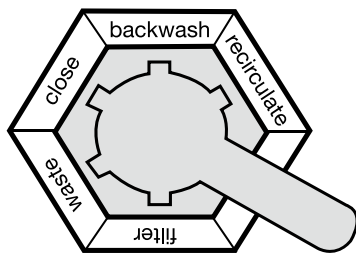

MULTIPORT VALVES

Heavy duty construction

Constructed from heavy duty ABS and GFPP, Waterco Multiport valves are designed for maximum performance and working pressures.

- 6-position multiple valve positions
- Top and Side Mount configurations
- Rated at 400 kPa

Waterco's entire range of Multiport valves are engineered to withstand a working pressure of up to 400 kPa (58 psi) with a test pressure of 600 kPa (87 psi).

	Max flow rate	Body	Lid	Handle	Rotor	Hardware	Union Nut	Union Tail
40mm MPV	320	ABS	ABS	ABS	GF Noryl	SS304	ABS	PVC
50mm MPV	510	ABS	ABS	ABS	GF Noryl	SS304	ABS	PVC
65mm MPV	780	ABS	GFPP	ABS	GF Noryl	SS304	ABS	PVC
80mm MPV	1080	GFPP	GFPP	ABS	GF Noryl	SS304	ABS	PVC

MULTIPORT VALVE MAIN FUNCTIONS

- Filter - downward flow through the filter bed to outlet
- Backwash - upward flow through the filter bed to waste
- Rinse - downward flow through the filter bed to waste
- Waste - bypass the filter bed to waste
- Re-circulate - bypass the filter bed to outlet
- Closed - no flow to the filter