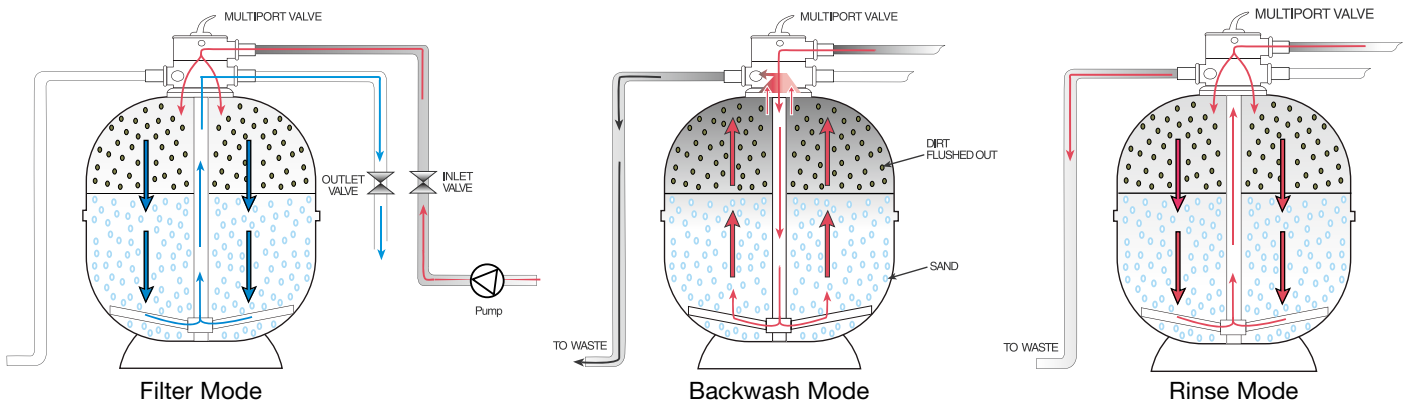

MULTIPORT VALVES

Heavy duty construction

Constructed from heavy duty ABS and GFPP, Waterco Multiport valves are designed for maximum performance and working pressures.

- 6-position multiple valve positions
- Top and Side Mount configurations
- Rated at 400 kPa

Waterco's entire range of Multiport valves are engineered to withstand a working pressure of up to 400 kPa (58 psi) with a test pressure of 600 kPa (87 psi).

	Max flow rate	Body	Lid	Handle	Rotor	Hardware	Union Nut	Union Tail
40mm MPV	320	ABS	ABS	ABS	GF Noryl	SS304	ABS	PVC
50mm MPV	510	ABS	ABS	ABS	GF Noryl	SS304	ABS	PVC
65mm MPV	780	ABS	GFPP	ABS	GF Noryl	SS304	ABS	PVC
80mm MPV	1080	GFPP	GFPP	ABS	GF Noryl	SS304	ABS	PVC

MULTIPORT VALVE MAIN FUNCTIONS

- Filter - downward flow through the filter bed to outlet
- Backwash - upward flow through the filter bed to waste
- Rinse - downward flow through the filter bed to waste
- Waste - bypass the filter bed to waste
- Re-circulate - bypass the filter bed to outlet
- Closed - no flow to the filter

Cleansing a filter simply requires shifting the Multiport lever from the "filter" position to the "backwash" position, which reverses the flow of water in the filter, flushing the filter bed.

Warranty

Waterco Multiport valves are covered by 1 year warranty.