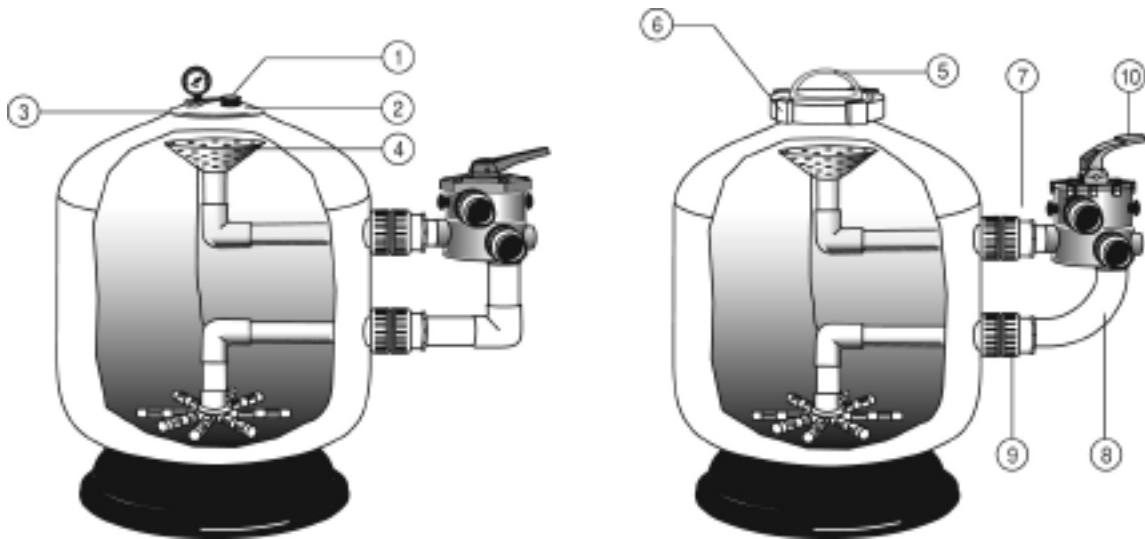

MICRON SIDE MOUNT SAND FILTER

Part Number	Product Description	Diagram Number
620221	Air Release Valve	1
620929	S/M Top Lid (Threaded)	2
62100	S/M Top Lid O Ring	3
620940	S/M Water Diffuser (Funnel)	4
6209291	SM 8" Lid	5
62026	SM Top Lid O Ring 8"	n/s
620266	S/M Manhole O Ring (SM1050 and up)	n/s
62024BLK	T/Line lock ring 52mm high black	6
121551	Threaded Fitting 40mm for Sweep Elbow	7
121556	Threaded Fitting 50mm for Sweep Elbow	7
121550	Threaded Sweep Elbow 40mm	8
121555	Threaded Sweep Elbow 50mm	8
630320	40mm Half Union Nut	9
64479	Barrel Union O Ring 40mm	n/s
6340242B	Barrel Union Nut 50mm	9
6340241	Barrel Union O Ring 50mm	n/s
6209302	Drain Plug 15mm (up to and including SM900 with 50mm Ports)	
6209303	Drain plug 40mm (SM900 with 80mm Ports and SM1050 and up)	n/s
620936	Drain Plug Assembly Connector 1" BSPT	
620927	2" (50mm) Bulk Head	
122282	3" (80mm) Bulk Head	
121558	Sweep elbow kit 40mm	8
121559	Sweep elbow kit 50mm	8
2290421	MPV Body SM 40mm SF male/female BSP	10
2290512	Multiport Valve 50mm	10

Part No:	Manifold	620921	620922	620923	620924	620925	6209251	6208931	6208932	6208933
		LATERALS				Lateral End Cap Nut	Lateral End Plug (male)	Hzr Cross Tee	Hzr LCT Extension	Hzr LCT End Cap
Model		75mm	110mm	145mm	200mm					
SM500	40mm	-	-	8	-	8	-	-	-	-
SM600 40 Port	40mm	8	8	-	-	8	-	-	-	-
SM600 50 Port	50mm	8	8	-	-	8	-	-	-	-
SM700	50mm	-	-	-	8	8	-	-	-	-
SM750	50mm	8	-	8	-	8	-	-	-	-
SM800	50mm	-	8	8	-	8	-	-	-	-
SM900	50mm	8	-	-	8	8	-	-	-	-
SM900 80mm Port	-	4	22	4	2	36	4	2	8	4